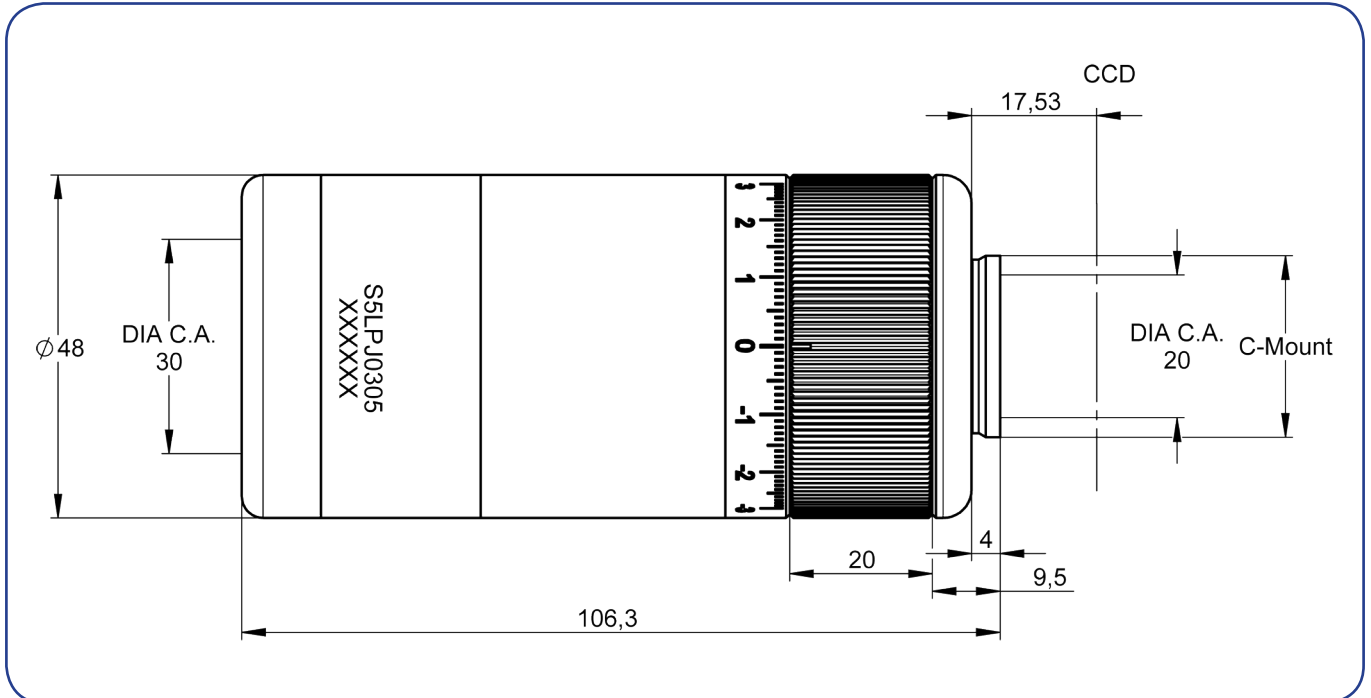

DATA SHEET

S5LPJ0305

7.5/150.3 mm
c-mount

outline drawing

other adapter on special request

S5LPJ0305
7.5/150.3 mm

| Specifications | |
|-------------------------------------|-----------------|
| part number | S5LPJ0305 |
| effective focal length [mm] | 150.3 |
| F/# | 7.5 |
| iris | fixed |
| magnification (opt.) | --- |
| max. field of view (full angle) [°] | 3.0 |
| max. image diagonal [mm] | 8.0 |
| opt. working distance [mm] | --- |
| max. distortion [%] | 0.1 |
| wavelength [nm] | 650 |
| max. outside-Ø [mm] | 48.0 |
| length [mm] | 102.3 |
| weight [kg] | not yet weighed |

T..Tangential

MTF for various object heights at F# 8.3

S..Sagittal

also available with coaxial illumination (S5LPL0305)