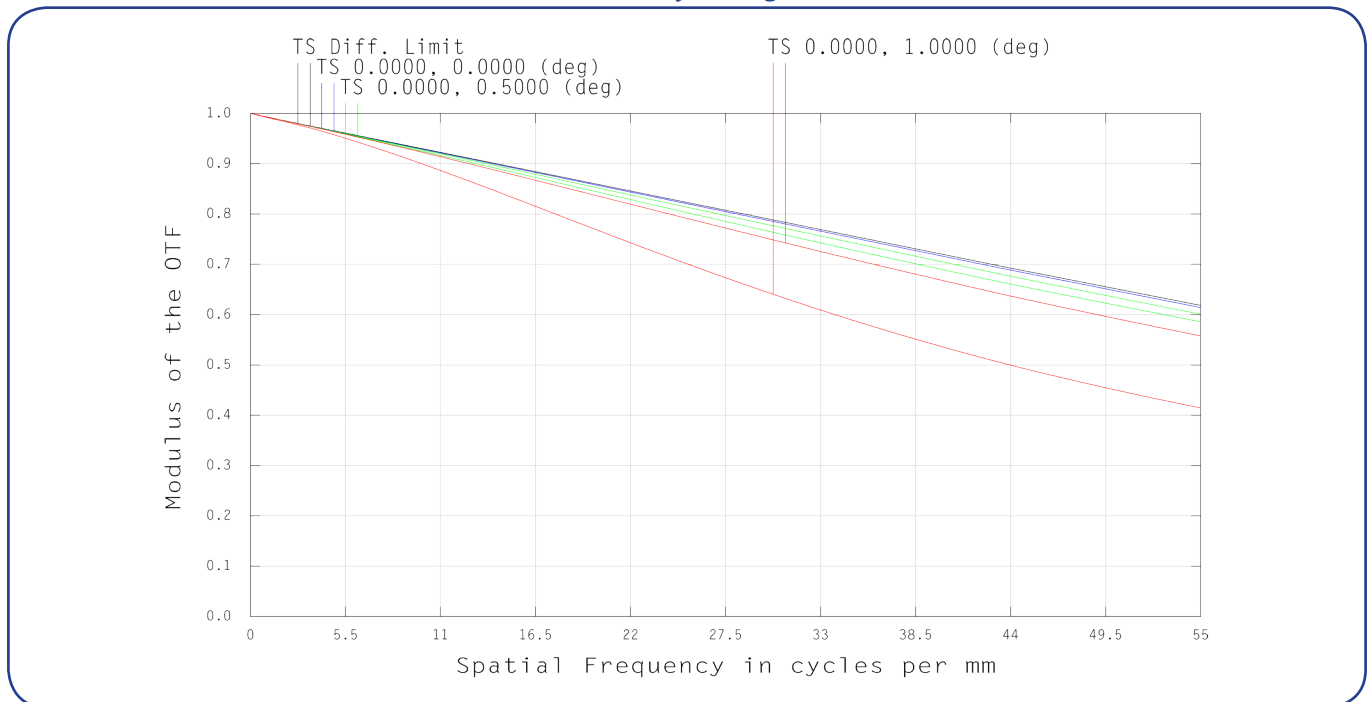

DATA SHEET

S5LPJ0305

7.5/150.3 mm
c-mount

outline drawing

other adapter on special request

S5LPJ0305
7.5/150.3 mm

| Specifications | |
|-------------------------------------|-----------------|
| part number | S5LPJ0305 |
| effective focal length [mm] | 150.3 |
| F/# | 7.5 |
| iris | fixed |
| magnification (opt.) | --- |
| max. field of view (full angle) [°] | 3.0 |
| max. image diagonal [mm] | 8.0 |
| opt. working distance [mm] | --- |
| max. distortion [%] | 0.1 |
| wavelength [nm] | 650 |
| max. outside-Ø [mm] | 48.0 |
| length [mm] | 102.3 |
| weight [kg] | not yet weighed |

T..Tangential

MTF for various object heights at F# 8.3

S..Sagittal

also available with coaxial illumination (S5LPL0305)