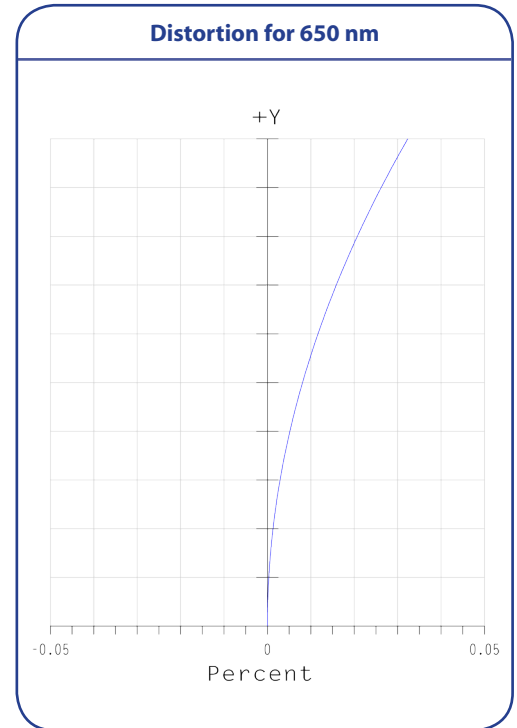

DATA SHEET

S5LPJ0305

7.5/150.3 mm
c-mount

outline drawing

other adapter on special request

S5LPJ0305
7.5/150.3 mm

| Specifications | |
|-------------------------------------|-----------------|
| part number | S5LPJ0305 |
| effective focal length [mm] | 150.3 |
| F/# | 7.5 |
| iris | fixed |
| magnification (opt.) | --- |
| max. field of view (full angle) [°] | 3.0 |
| max. image diagonal [mm] | 8.0 |
| opt. working distance [mm] | --- |
| max. distortion [%] | 0.1 |
| wavelength [nm] | 650 |
| max. outside-Ø [mm] | 48.0 |
| length [mm] | 102.3 |
| weight [kg] | not yet weighed |